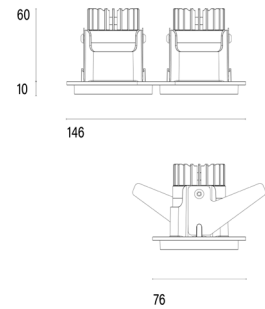

### Model

<b>Name</b>	Mono 060 <sup>2</sup> Type 1 Recessed Downlighter
<b>Finish</b>	Structured White
<b>Area</b>	Indoor / Outdoor

### System

<b>Power (Luminaire)</b>	6.8W
<b>Power (System)</b>	8W
<b>Voltage</b>	240V-AC
<b>Optics</b>	Rotationally Symmetrical Direct 60°
<b>Colour Temperature</b>	3000°K
<b>Luminous Flux</b>	672lm
<b>TM30</b>	Rf95 Rg103
<b>CRI</b>	Ra98
<b>Lumen Maintenance</b>	L90 B10 50000hrs
<b>Chromacity</b>	<3 McAdam Step Ellipse
<b>Articulation</b>	Fixed
<b>Cut-Out</b>	Round 2x55mm at 70mm centres x 90mm Depth
<b>Ingress Protection</b>	IP44
<b>Control Device</b>	Remote Fixed Output (Included)
<b>Class</b>	III